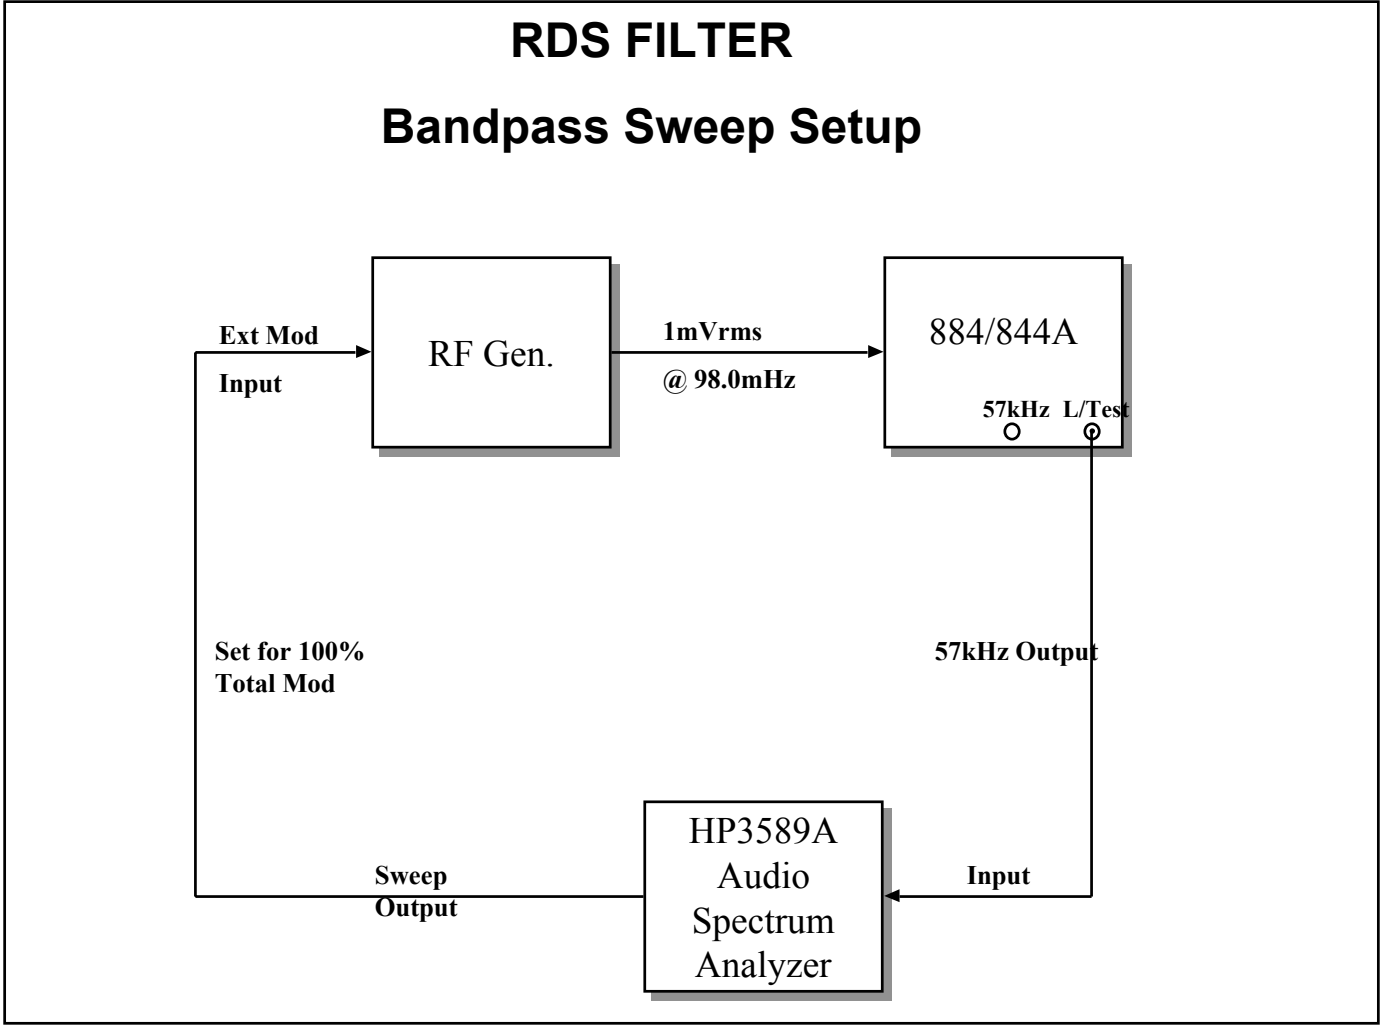

RDS / STEREO GEN / RF GEN CAL SETUP

Fig. #1

RDS / TEST SET UP FOR 884/844A

Fig. #2

Fig. #3

RDS / STEREO GEN / RF GEN CAL SETUP

Fig. #1

RDS / TEST SET UP FOR 884/844A

Fig. #2

RDS FILTER Bandpass Sweep Setup

Fig. #3