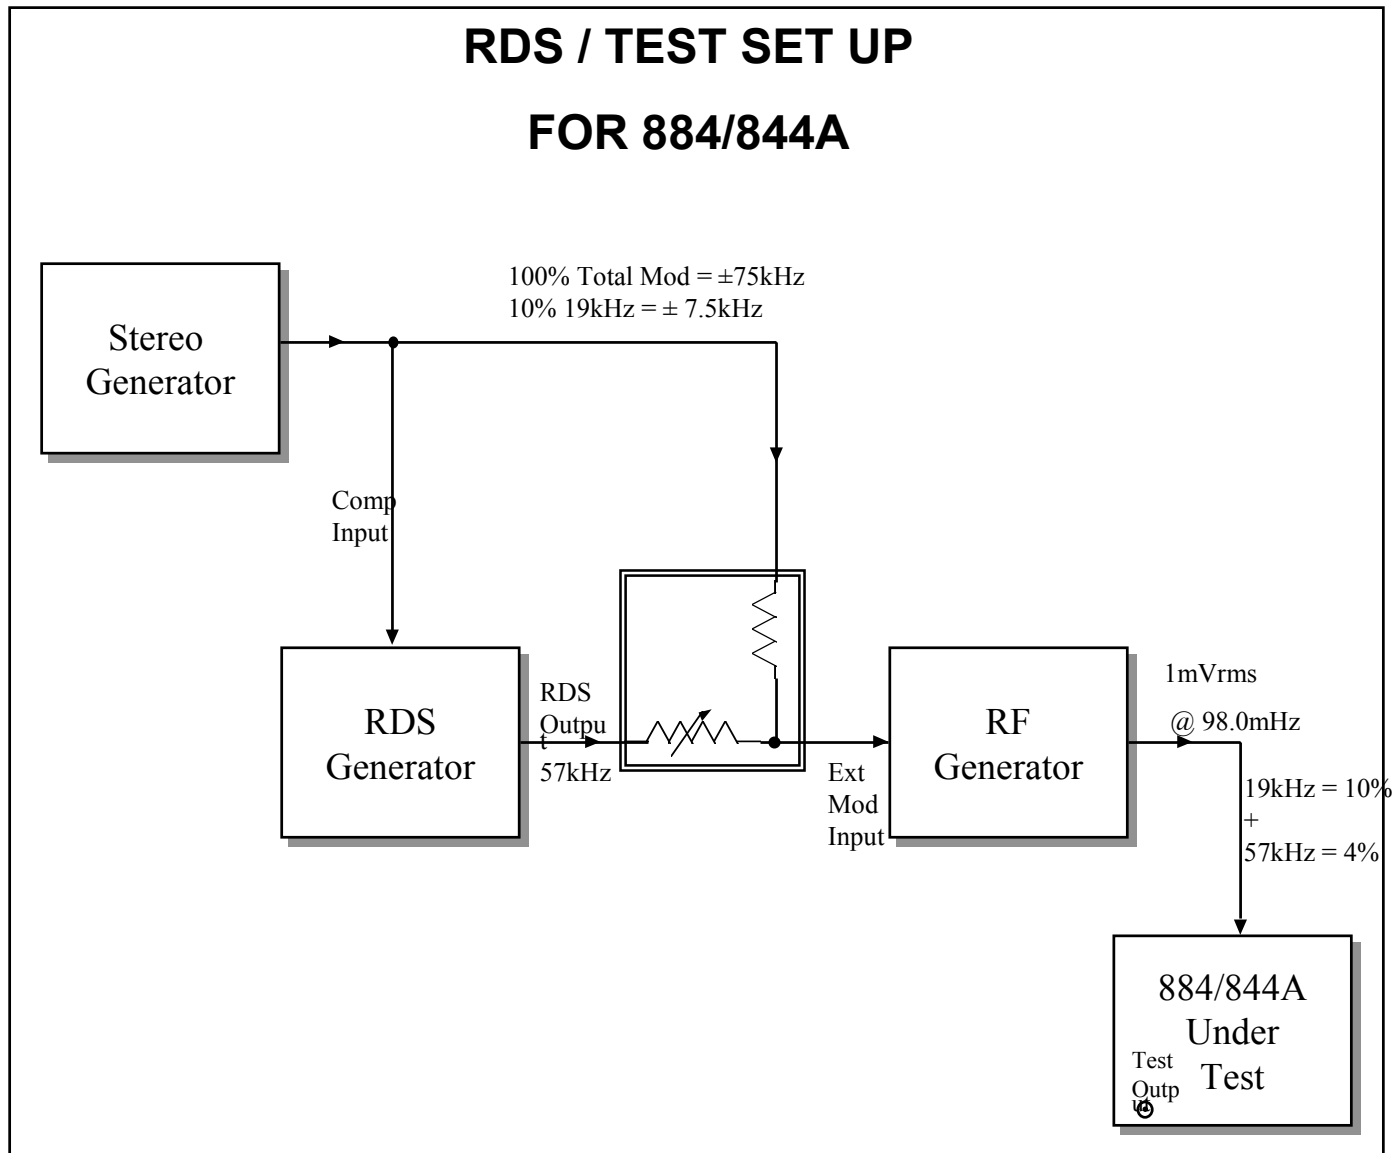

RDS / STEREO GEN / RF GEN CAL SETUP

Fig. #1

RDS / TEST SET UP FOR 884/844A

Fig. #2

Fig. #3

RDS / STEREO GEN / RF GEN CAL SETUP

Fig. #1

RDS / TEST SET UP FOR 884/844A

Fig. #2

RDS FILTER Bandpass Sweep Setup

Fig. #3